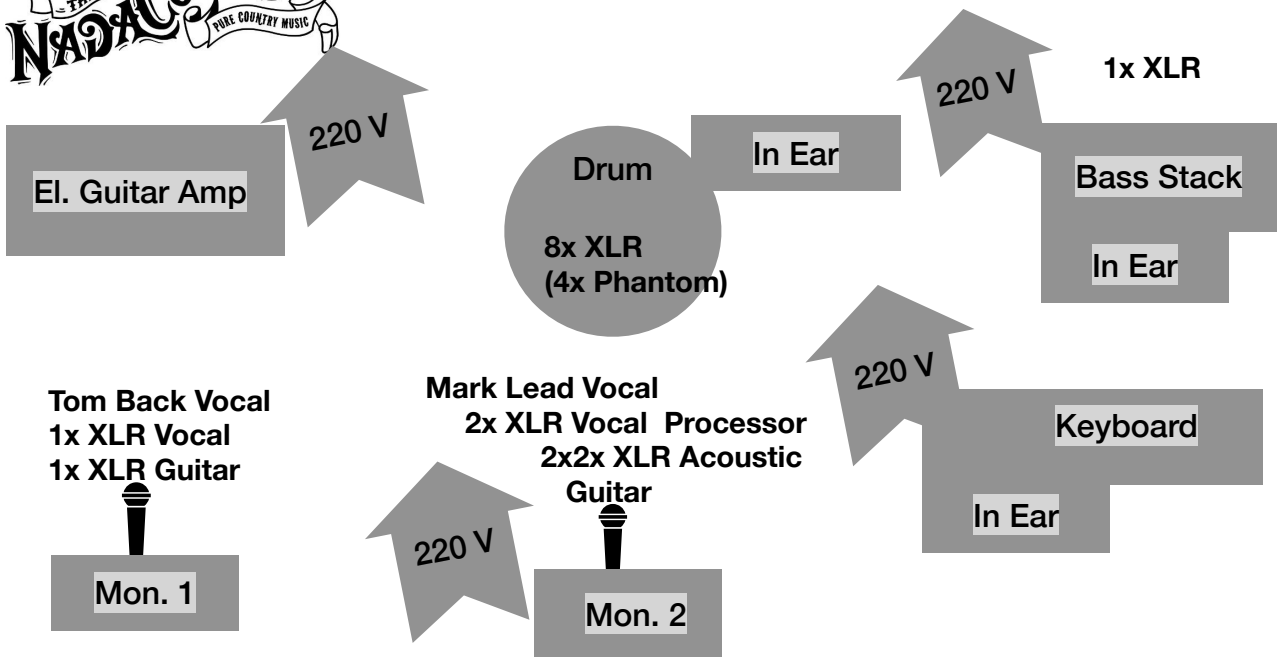

Stage-Rider NadaCowboys

Stage size minimal 4x6 m

Kanal	Instrument		
	Drum	Kick	XLR
	Drum	Snare	XLR
	Drum	Hihat	XLR
	Drum	Tom 1	XLR
	Drum	Tom 2	XLR
	Drum	Floor Tom	XLR
	Drum	OVH L	XLR
	Drum	OVH R	XLR
	Bass Guitar	Bass	DI XLR
	Vocal 1	Mark Lead Vocal L	XLR
	Vocal 1	Mark Lead Vocal R	XLR
	Acoustic Guitar	AC. Guitar L	XLR
	Acoustic Guitar	AC. Guitar R	XLR
	Vocal 2	Tom Back Vocal	XLR
	EL. Guitar	EL. Guitar Floor Board L	XLR
	EL. Guitar	EL. Guitar Floor Board R	XLR
	Piano	Piano L	DI XLR
	Piano	Piano R	DI XLR

	Monitoring		
	Monitor 1	Back Vocal	
	Monitor 2	Lead Vocal	
	Monitor 3	Keyboard	
	Monitor 4	Bass	
	Drumfill (Mon. 5)	Drum	