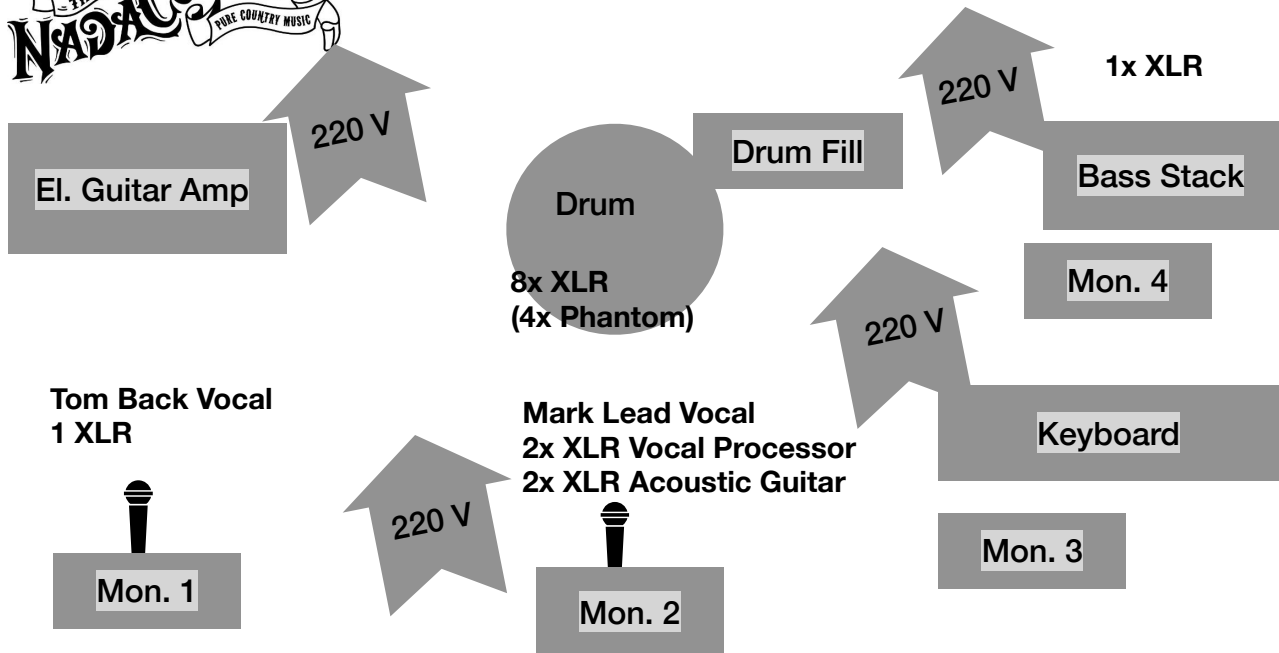

Stage-Rider NadaCowboys

Stage size minimal 4x6 m

Kanal	Instrument		
	Drum	Kick	XLR
	Drum	Snare	XLR
	Drum	Hihat	XLR
	Drum	Tom 1	XLR
	Drum	Tom 2	XLR
	Drum	Floor Tom	XLR
	Drum	OVH L	XLR
	Drum	OVH R	XLR
	Bass Guitar	Bass	DI XLR
	Vocal 1	Mark Lead Vocal L	XLR
	Vocal 1	Mark Lead Vocal R	XLR
	Acoustic Guitar	AC. Guitar L	XLR
	Acoustic Guitar	AC. Guitar R	XLR
	Vocal 2	Tom Back Vocal	XLR
	EL. Guitar	EL. Guitar Floor Board L	XLR
	EL. Guitar	EL. Guitar Floor Board R	XLR
	Piano	Piano L	DI XLR
	Piano	Piano R	DI XLR

	Monitoring		
	Monitor 1	Back Vocal	
	Monitor 2	Lead Vocal	
	Monitor 3	Keyboard	
	Monitor 4	Bass	
	Drumfill (Mon. 5)	Drum	